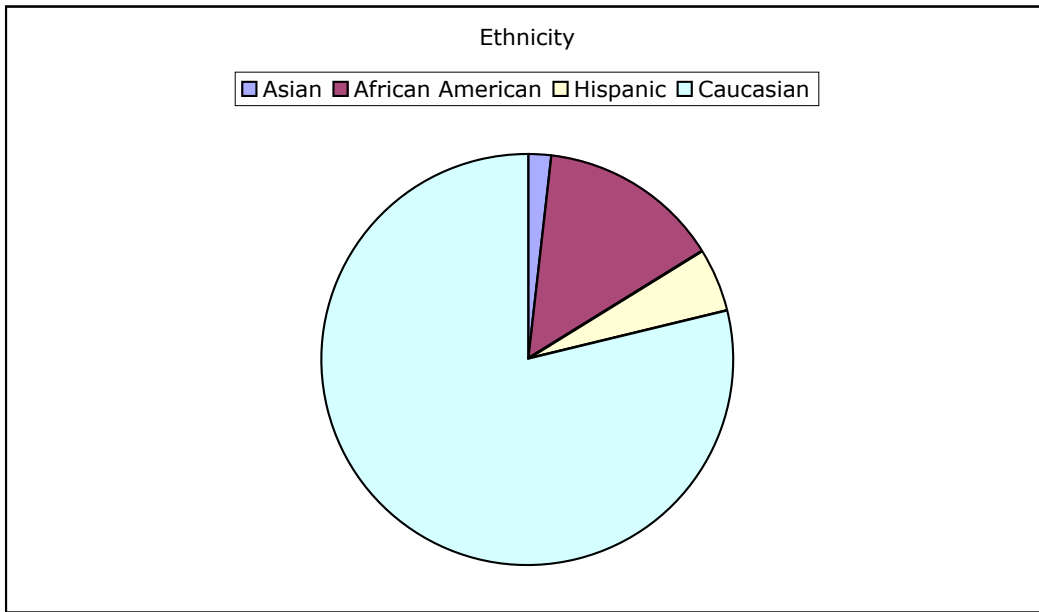

Write Source
Program Effectiveness Evaluation
Florida 2004-2005

WRITE SOURCE FL EFFECTIVENESS EVALUATION

Northern FL School District

Demographics

Test Scores

The results below show test scores for schools in the first year of use of *Write Source* for grade 6 vs. non-*Write Source* user schools. Scores show a significant difference between the Control Posttest scores and the Treatment Posttest scores.